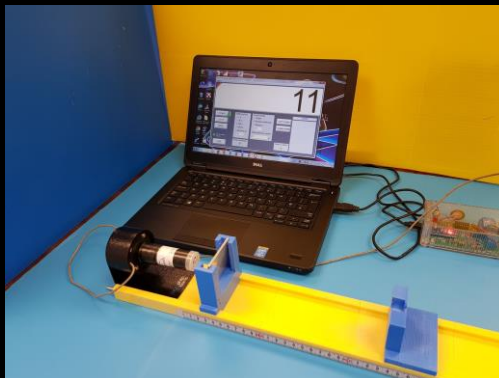

Practical Radiation Workshop

Email: science@cleapss.org.uk

Tel: 01895 251496

This course is designed to develop participant's confidence in working with radioactive materials.

Note: Participants should either have been on the CLEAPSS one day Radiation Protection Supervisor Training or the CLEAPSS RPS online training.

This course is **not** suitable for a teacher or technician with no prior experience of working with school radioactive sources.

If you are unsure about whether or not you should attend please contact the CLEAPSS physics team **before** booking.

The training will consist of hands-on practical activities using a range of different radioactive sources, and detection equipment.

Leak testing and contamination monitoring are also discussed, with practical activities to teach useful skills in these areas.